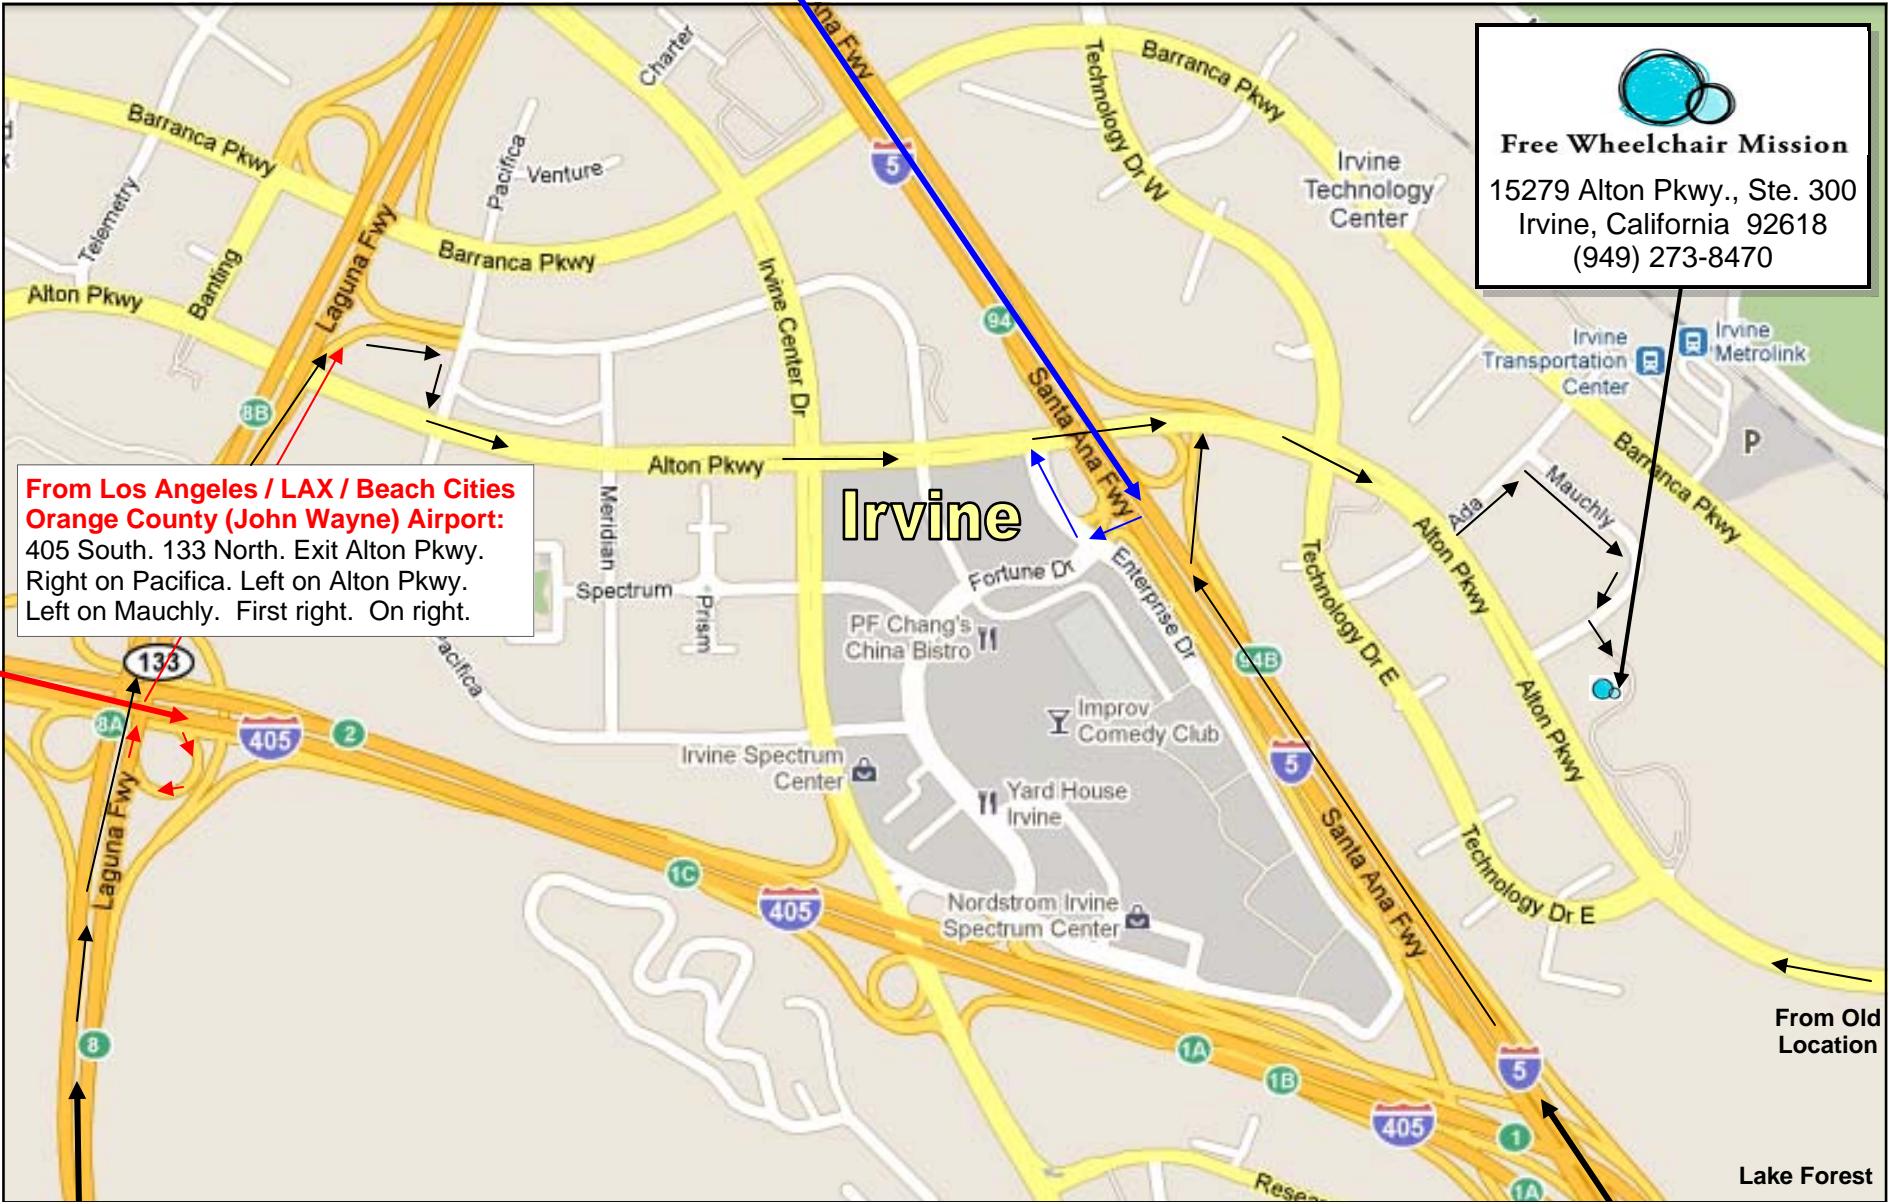

From Los Angeles or North Orange County:

I-5 South.
Exit Alton Pkwy. Loop around. Right on Alton Pkwy.
Left on Ada. Right on Mauchly. After curve, turn left. On right.

From Riverside / San Bernardino / Ontario Airport:

91 West to 55 South to I-5 South (or 91 to TOLL 241 to TOLL 133 South to I-5 South)
Exit Alton Pkwy. Loop around. Right on Alton Pkwy.
Left on Ada. Right on Mauchly. After curve, turn left. On right.

From Los Angeles / LAX / Beach Cities Orange County (John Wayne) Airport:

405 South. 133 North. Exit Alton Pkwy.
Right on Pacifica. Left on Alton Pkwy.
Left on Mauchly. First right. On right.

From Laguna Beach:

133 Laguna Freeway North. Exit Alton Pkwy.
Right on Pacifica. Left on Alton Pkwy.
Left on Ada. Right on Mauchly. After curve, turn left. On right.

From San Diego or South Orange County:

I-5 North to Alton Pkwy. Turn right.
Left on Ada. Right on Mauchly.
After curve, turn left. On right.

133

I-5