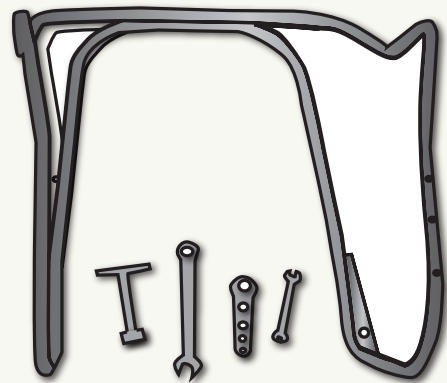

Ingredients for Mobility

Below are the parts that are included when a wheelchair is shipped. Using the Assembly Manual and included tools, a chair can be easily assembled anywhere in the world.

1

Plastic Lawn Chair
(manufactured specifically
to meet our needs)

Shipping box for wheels
and other hardware

Footrest for the front
of the wheelchair

Nuts and Bolts

Steel Frame and
Assembly Tools

6

Completed Wheelchair

2

Castors

Brakes

Bicycle Pump

Patch Kit

Axle for
main wheels

Axle
Supports

24 inch Mountain Bike Tires

5

Wheelchairs are assembled on-site