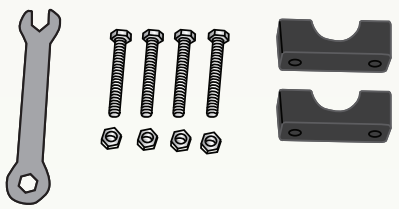

Ingredients for Mobility

Below are the parts that are included when a wheelchair is shipped. Using the Assembly Manual and included tools, a chair can be easily assembled anywhere in the world.

1

6

2

5

3

Footplate

4