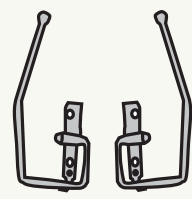

Ingredients for Mobility

Below are the parts that are included when a wheelchair is shipped. Using the Assembly Manual and included tools, a chair can be easily assembled anywhere in the world.

1

Plastic Lawn Chair
(manufactured specifically
to meet our needs)

Shipping box for wheels
and other hardware

Footrest for the front
of the wheelchair

Nuts and Bolts

Steel Frame and
Assembly Tools

6

Completed Wheelchair

2

Castors

Brakes

Bicycle Pump

Patch Kit

Axle for
main wheels

Axle
Supports

24 inch Mountain Bike Tires

5

Wheelchairs are assembled on-site